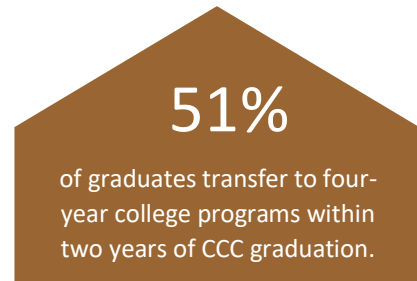

Wright College Facts

ACADEMICS

Wilbur Wright College and its satellite site, the Humboldt Park Vocational Education Center, offer associate degrees, certificates, professional & personal development, and GED and ESL programs.

DISCOVER ENGINEERING at WRIGHT

Engineering Pathways Transfer Program available to prepare students for a seamless transfer to four-year institutions, while offering qualifying students guaranteed admissions.

STUDENT SUCCESS

FY 2019-2020

COMPLETION

TRANSFER

WRIGHT CONTACT INFORMATION

Wilbur Wright College
4300 N. Narragansett Ave.
Chicago, IL 60634
ccc.edu/wright 773-777-7900

Wright Humboldt Park
1645 N. California Ave
Chicago, IL 60647
CCC.edu/hpvcc 773-481-8300

STUDENT FACTS

The college is home to students from all walks of life – from recent high school graduates to returning adult education students.

STUDENT LIFE

The Wright College Rams compete in the National Junior College Athletic Association in men's and women's basketball.

Wright offers students the opportunity to take part in more than 30 clubs and organizations, like Phi Theta Kappa and the Student Government Association.