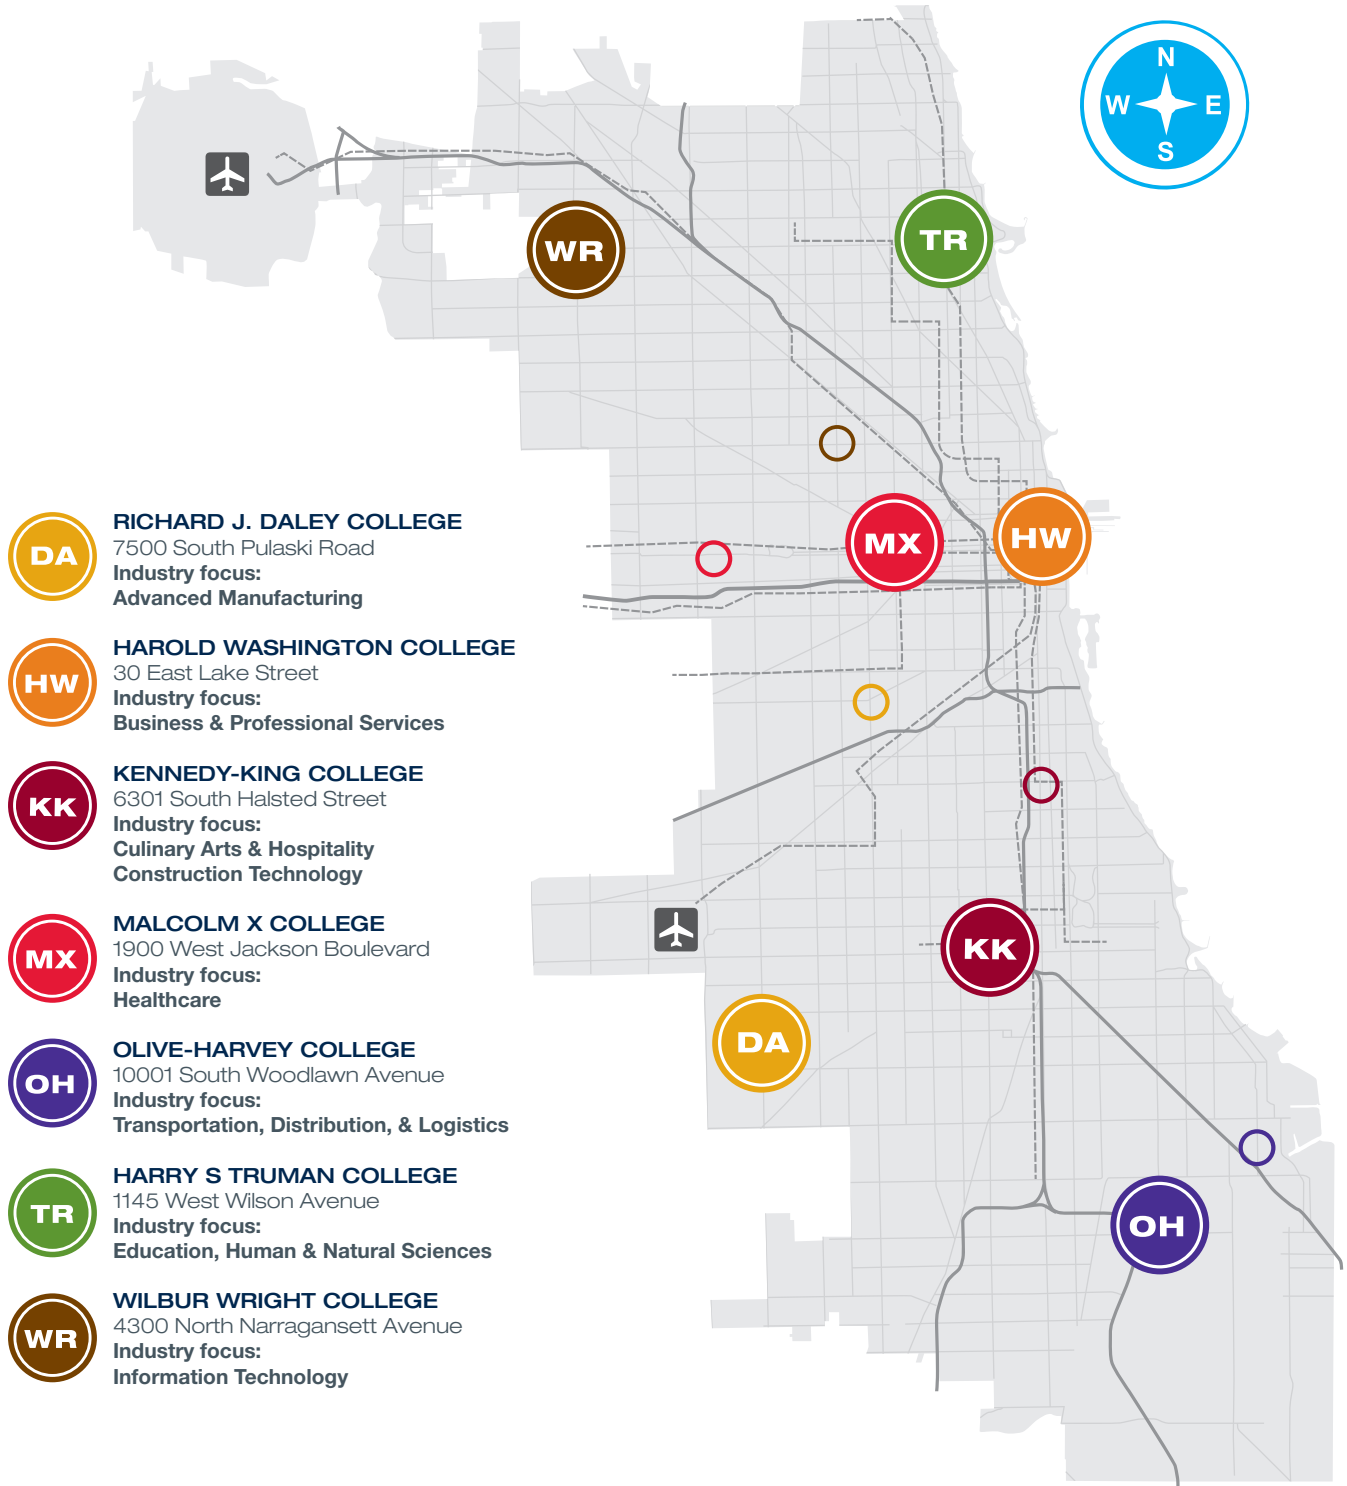

WILBUR WRIGHT COLLEGE

Testing Center Hours

Monday–Wednesday: 9:00 AM–5:00 PM

testing hours are from 9:30 AM–1:30 PM

Thursday: 9:00 AM–5:00 PM

Friday: 9:00 AM–1:00 PM

Saturday–Sunday: CLOSED

CITY COLLEGES OF CHICAGO

Satellite Locations

Humboldt Park Vocational Education Center
1645 North California Avenue

Arturo Velasquez Institute
2800 South Western Avenue

South Chicago Learning Center
3055 East 92 Street

West Side Learning Center
4624 West Madison Street